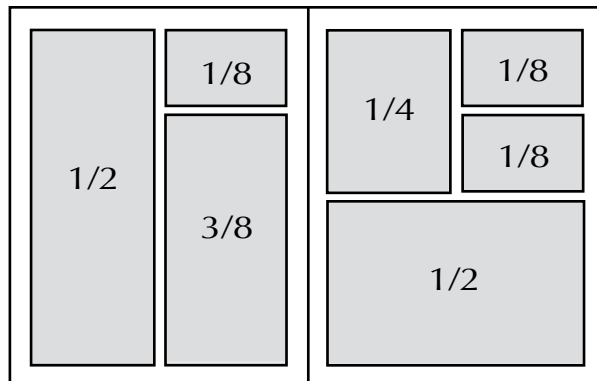

LIGHT OF CONSCIOUSNESS

JOURNAL OF SPIRITUAL AWAKENING

Advertising Rates & Specifications

Light-of-Consciousness.org

Publication trim size 8.375 x 10.875 inches

AD SPECIFICATIONS

FORMAT

- Ad must meet exact ad size specifications
- InDesign or Quark: Press quality PDF (PDF/X1a preferred), no spot colors, CMYK or grayscale only, 300 ppi, graphics/images embedded.
- Photoshop or Illustrator: 300 ppi TIFF (LZW compression), PDF or JPEG saved on highest quality, all layers rasterized and flattened, CMYK or grayscale. No spot colors.

LAYOUT

- **BORDERS:** At least .5 point border required
- **FULL PAGE BLEED ADS:** Trim size plus .125" bleed and .5" margins recommended on all sides
- Print your ad and inspect it before submitting.

SENDING YOUR AD